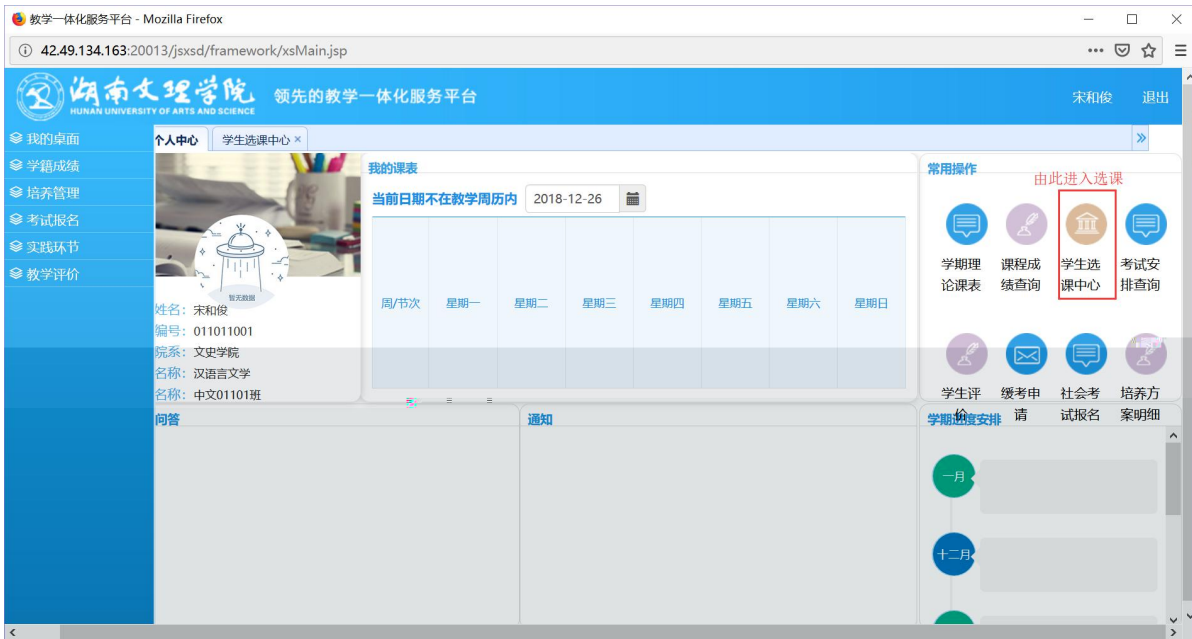

浏览器地址栏: 172.26.0.187/jsxsd/

湖南文理学院 教学一体化服务平台
HUNAN UNIVERSITY OF ARTS AND SCIENCE

用户登录

请输入账号

请输入密码

忘记密码

登录

温馨提示: 推荐使用IE9以上浏览器以及360极速模式。

The main content area features a large, central image of a modern building with a glass facade, set against a dark background. Below this image is a grid of smaller, colorful images, likely representing various campus activities or facilities. The layout is clean and professional, typical of a university website.